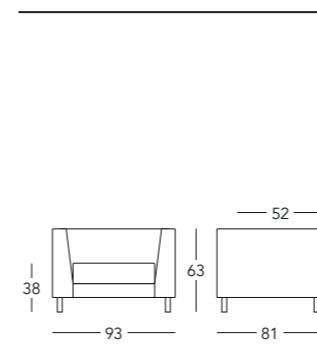

Lounge

IT

Poltrona, divano a due o tre sedute per una collezione evergreen, sempre di moda grazie al design sobrio ed elegante. Un must have in casa, in ufficio ed in ambienti di riservata eleganza.

EN

Armchair, two-seater sofa, or three-seater sofa; there is a wide range of options in this classic series, always in fashion thanks to the modest and linear design, and the safe, uncompromised comfort. A must-have in your home, office, and in communal areas of high-status and reserved elegance.

A

Poltrona imbottita, piedini in pvc cromato e cuscini.
Armchair with chrome-plated pvc feet and cushions.

B