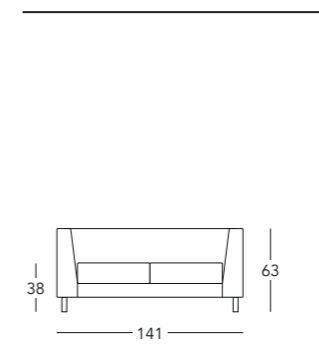

Divano imbottito, piedini in pvc cromato e cuscini.
Sofa with chrome-plated pvc feet and cushions.

C